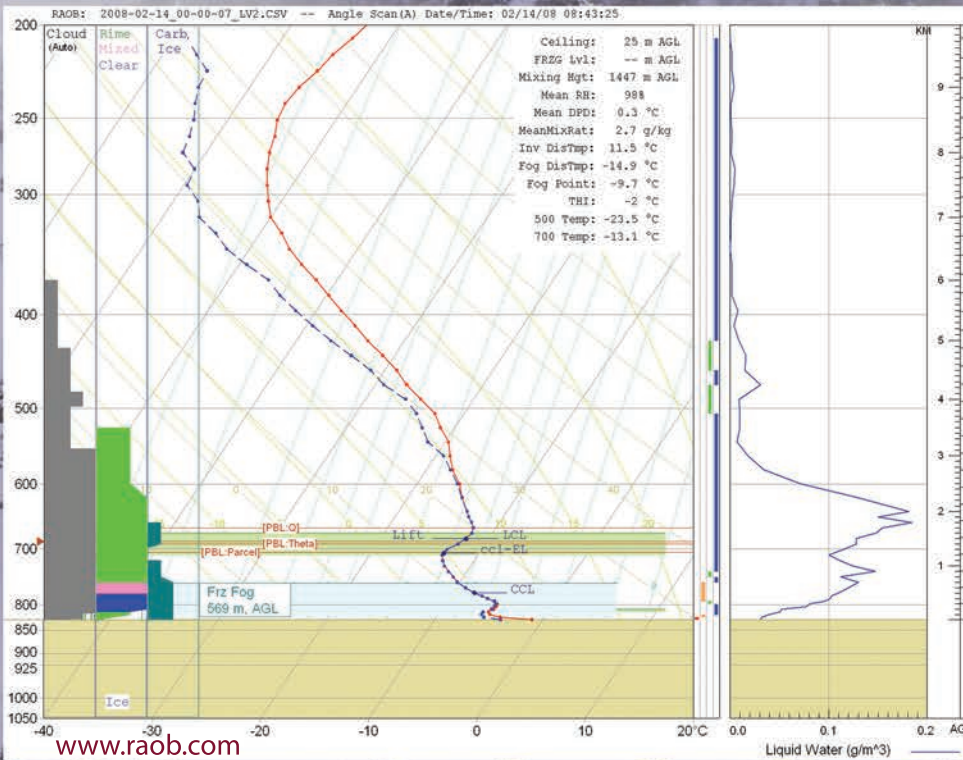

Reliable and Accurate during
All Weather Conditions

Vapor-Liquid-Ice Transition

Local or Remote Control and
Display via Internet

High Productivity Weather
Modification

Three Dimensional Supercooled Liquid

Ideal for Cloud Seeding

*Compact, Rugged,
Portable*

Continuous Thermodynamic Soundings