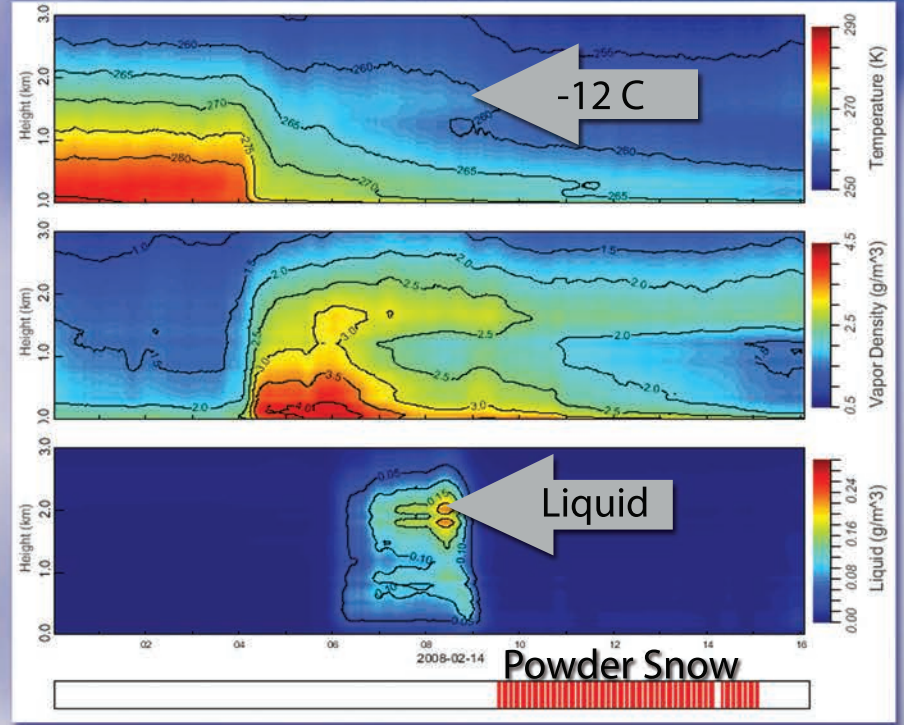

Reliable and Accurate during
All Weather Conditions

Vapor-Liquid-Ice Transition

Local or Remote Control and
Display via Internet

High Productivity Weather
Modification

Three Dimensional Supercooled Liquid

Ideal for Cloud Seeding

*Compact, Rugged,
Portable*

Continuous Thermodynamic Soundings